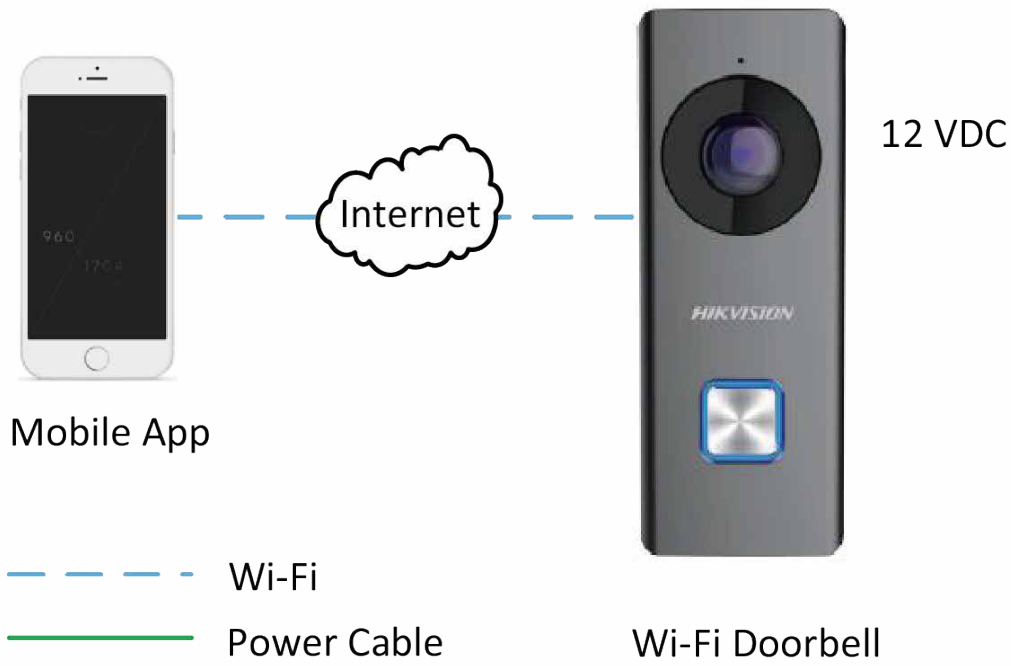

Typical Application

Available Model

DS-KB6403-WIP